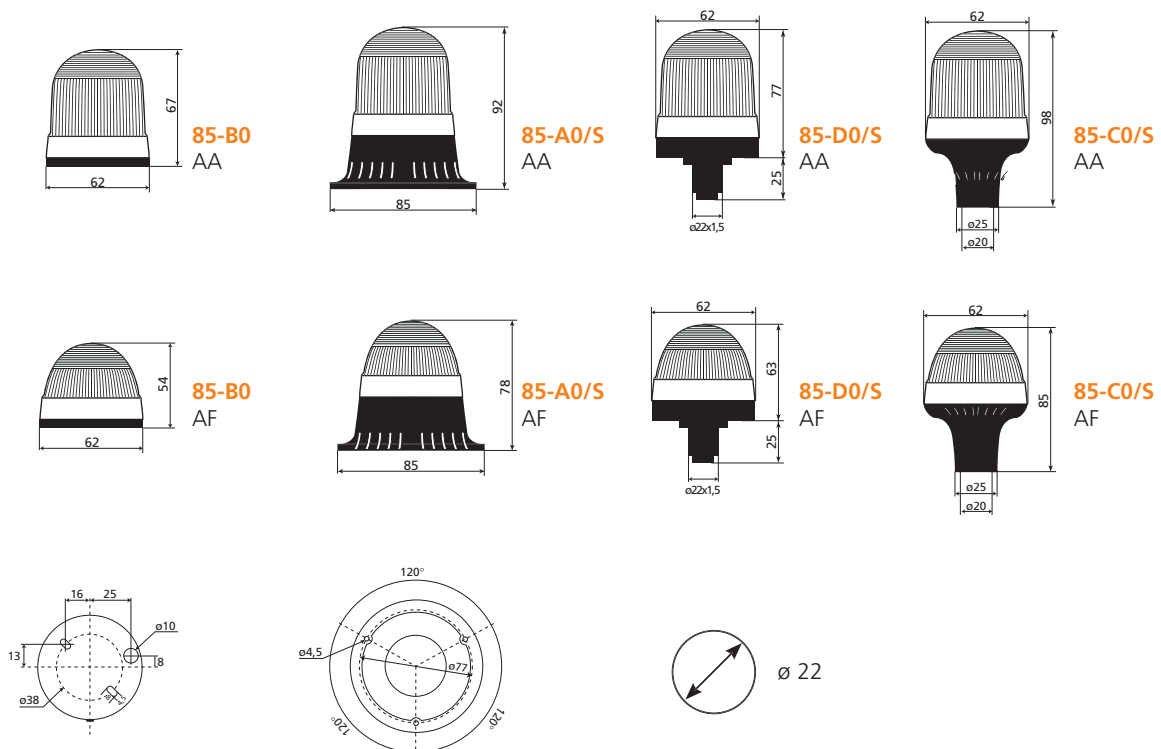

TECHNICAL DIAGRAMS

TECHNICAL DIAGRAMS / SIGNAL TOWERS

TECHNICAL DIAGRAMS / LAMPS

54M65

88A22

54M0X

54-XX
80-XX

54MXX
80MXX

88-01
88-10

54T19
54T91

54T29
54T92

54TC1

54TC2

54MP9

54MM9

54M59
54M95

54-09
54-90
54M09
54M90

80-09
80-90
80M09
80M90

TECHNICAL DIAGRAMS / SIGNAL TOWERS

50-20

88-25

TECHNICAL DIAGRAMS / AUDIO AND VISUAL SIGNAL DEVICES

ECX 2070
ECX 2071

220