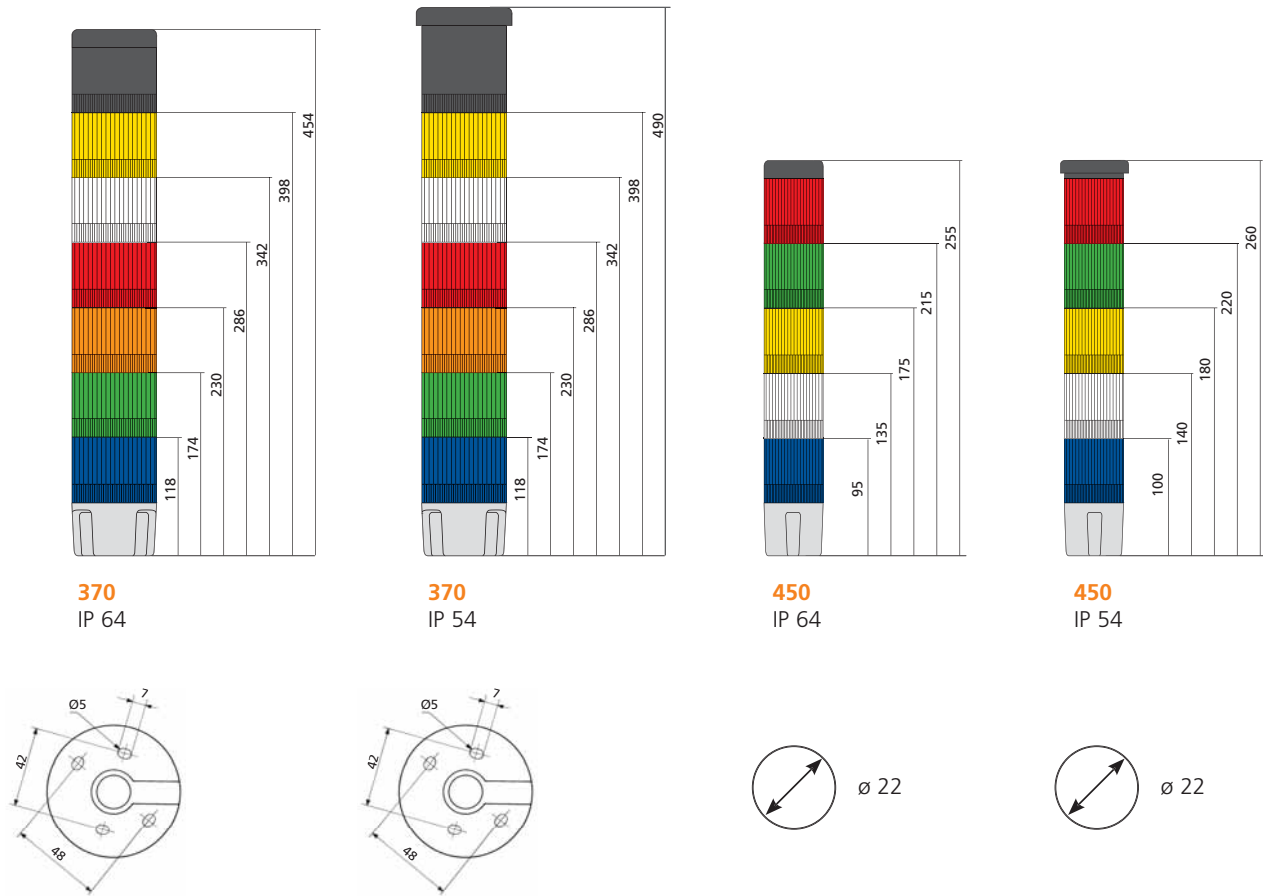

TECHNICAL DIAGRAMS

TECHNICAL DIAGRAMS / SIGNAL TOWERS

TECHNICAL DIAGRAMS / LAMPS

54M65

88A22

54M0X

54-XX
80-XX

54MXX
80MXX

88-01
88-10

54T19
54T91

54T29
54T92

54TC1

54TC2

54MP9

54MM9

54M59
54M95

54-09
54-90
54M09
54M90

80-09
80-90
80M09
80M90

TECHNICAL DIAGRAMS / SIGNAL TOWERS

50-20

88-25

TECHNICAL DIAGRAMS / AUDIO AND VISUAL SIGNAL DEVICES

ECX 2070
ECX 2071

220