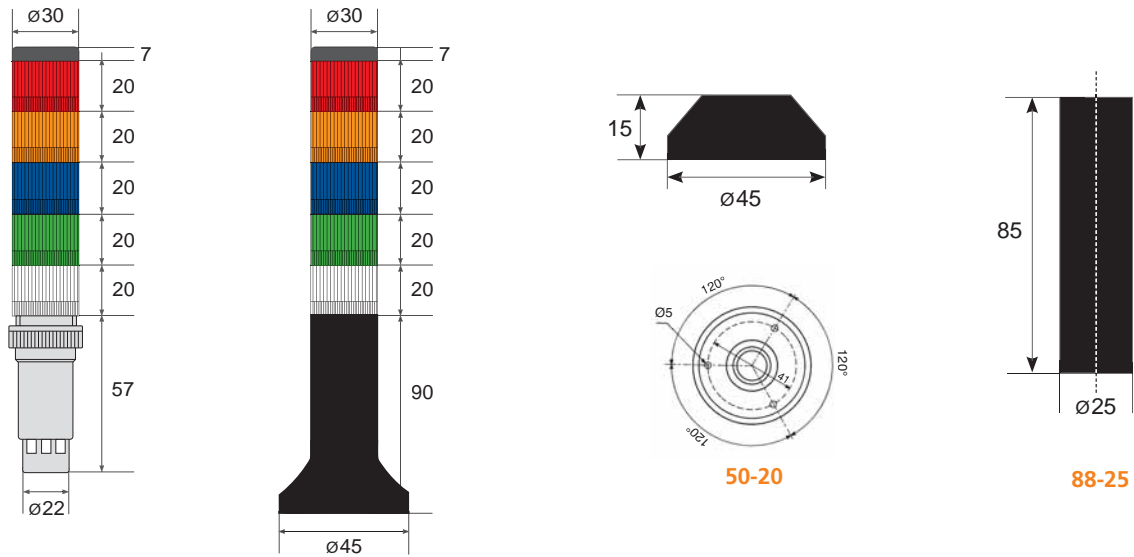

TECHNICAL DIAGRAMS

TECHNICAL DIAGRAMS / SIGNAL TOWERS

TECHNICAL DIAGRAMS / LAMPS

54M65

88A22

54M0X

54-XX
80-XX

54MXX
80MXX

88-01
88-10

54T19
54T91

54T29
54T92

54TC1

54TC2

54MP9

54MM9

54M59
54M95

54-09
54-90
54M09
54M90

80-09
80-90
80M09
80M90

TECHNICAL DIAGRAMS / SIGNAL TOWERS

50-20

88-25

TECHNICAL DIAGRAMS / AUDIO AND VISUAL SIGNAL DEVICES

ECX 2070
ECX 2071

220